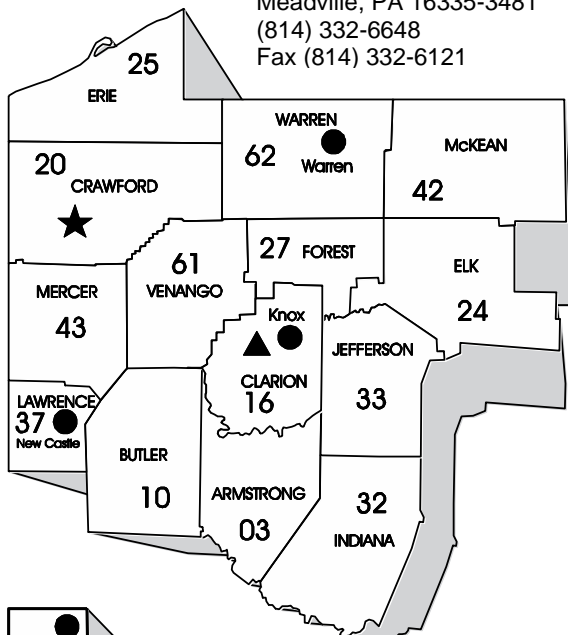

DEPARTMENT OF ENVIRONMENTAL PROTECTION REGIONAL STORAGE TANK OFFICES

6 **NORTHWEST REGION**
230 Chestnut Street
Meadville, PA 16335-3481
(814) 332-6648
Fax (814) 332-6121