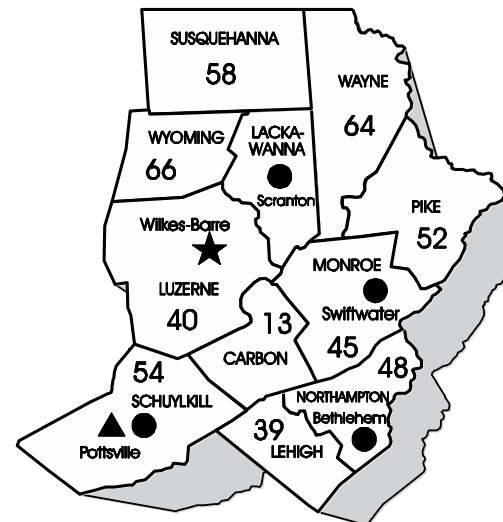

2 **NORTHEAST REGION**
2 Public Square
Wilkes-Barre, PA 18701-1915
(570) 826-2511
Fax (570) 820-4907

5 **SOUTHWEST REGION**
400 Waterfront Drive
Pittsburgh, PA 15222
(412) 442-4091
Fax (412) 442-4194

3 **SOUTHCENTRAL REGION**
909 Elmerton Ave.
Harrisburg, PA 17110
(717) 705-4705
Fax (717) 705-4830

1 **SOUTHEAST REGION**
2 E. Main St.
Norristown, PA 19401
(484) 250-5960
Fax (484) 250-5961

LEGEND:

REGIONAL OFFICES

DISTRICT OFFICES

MINING OFFICES